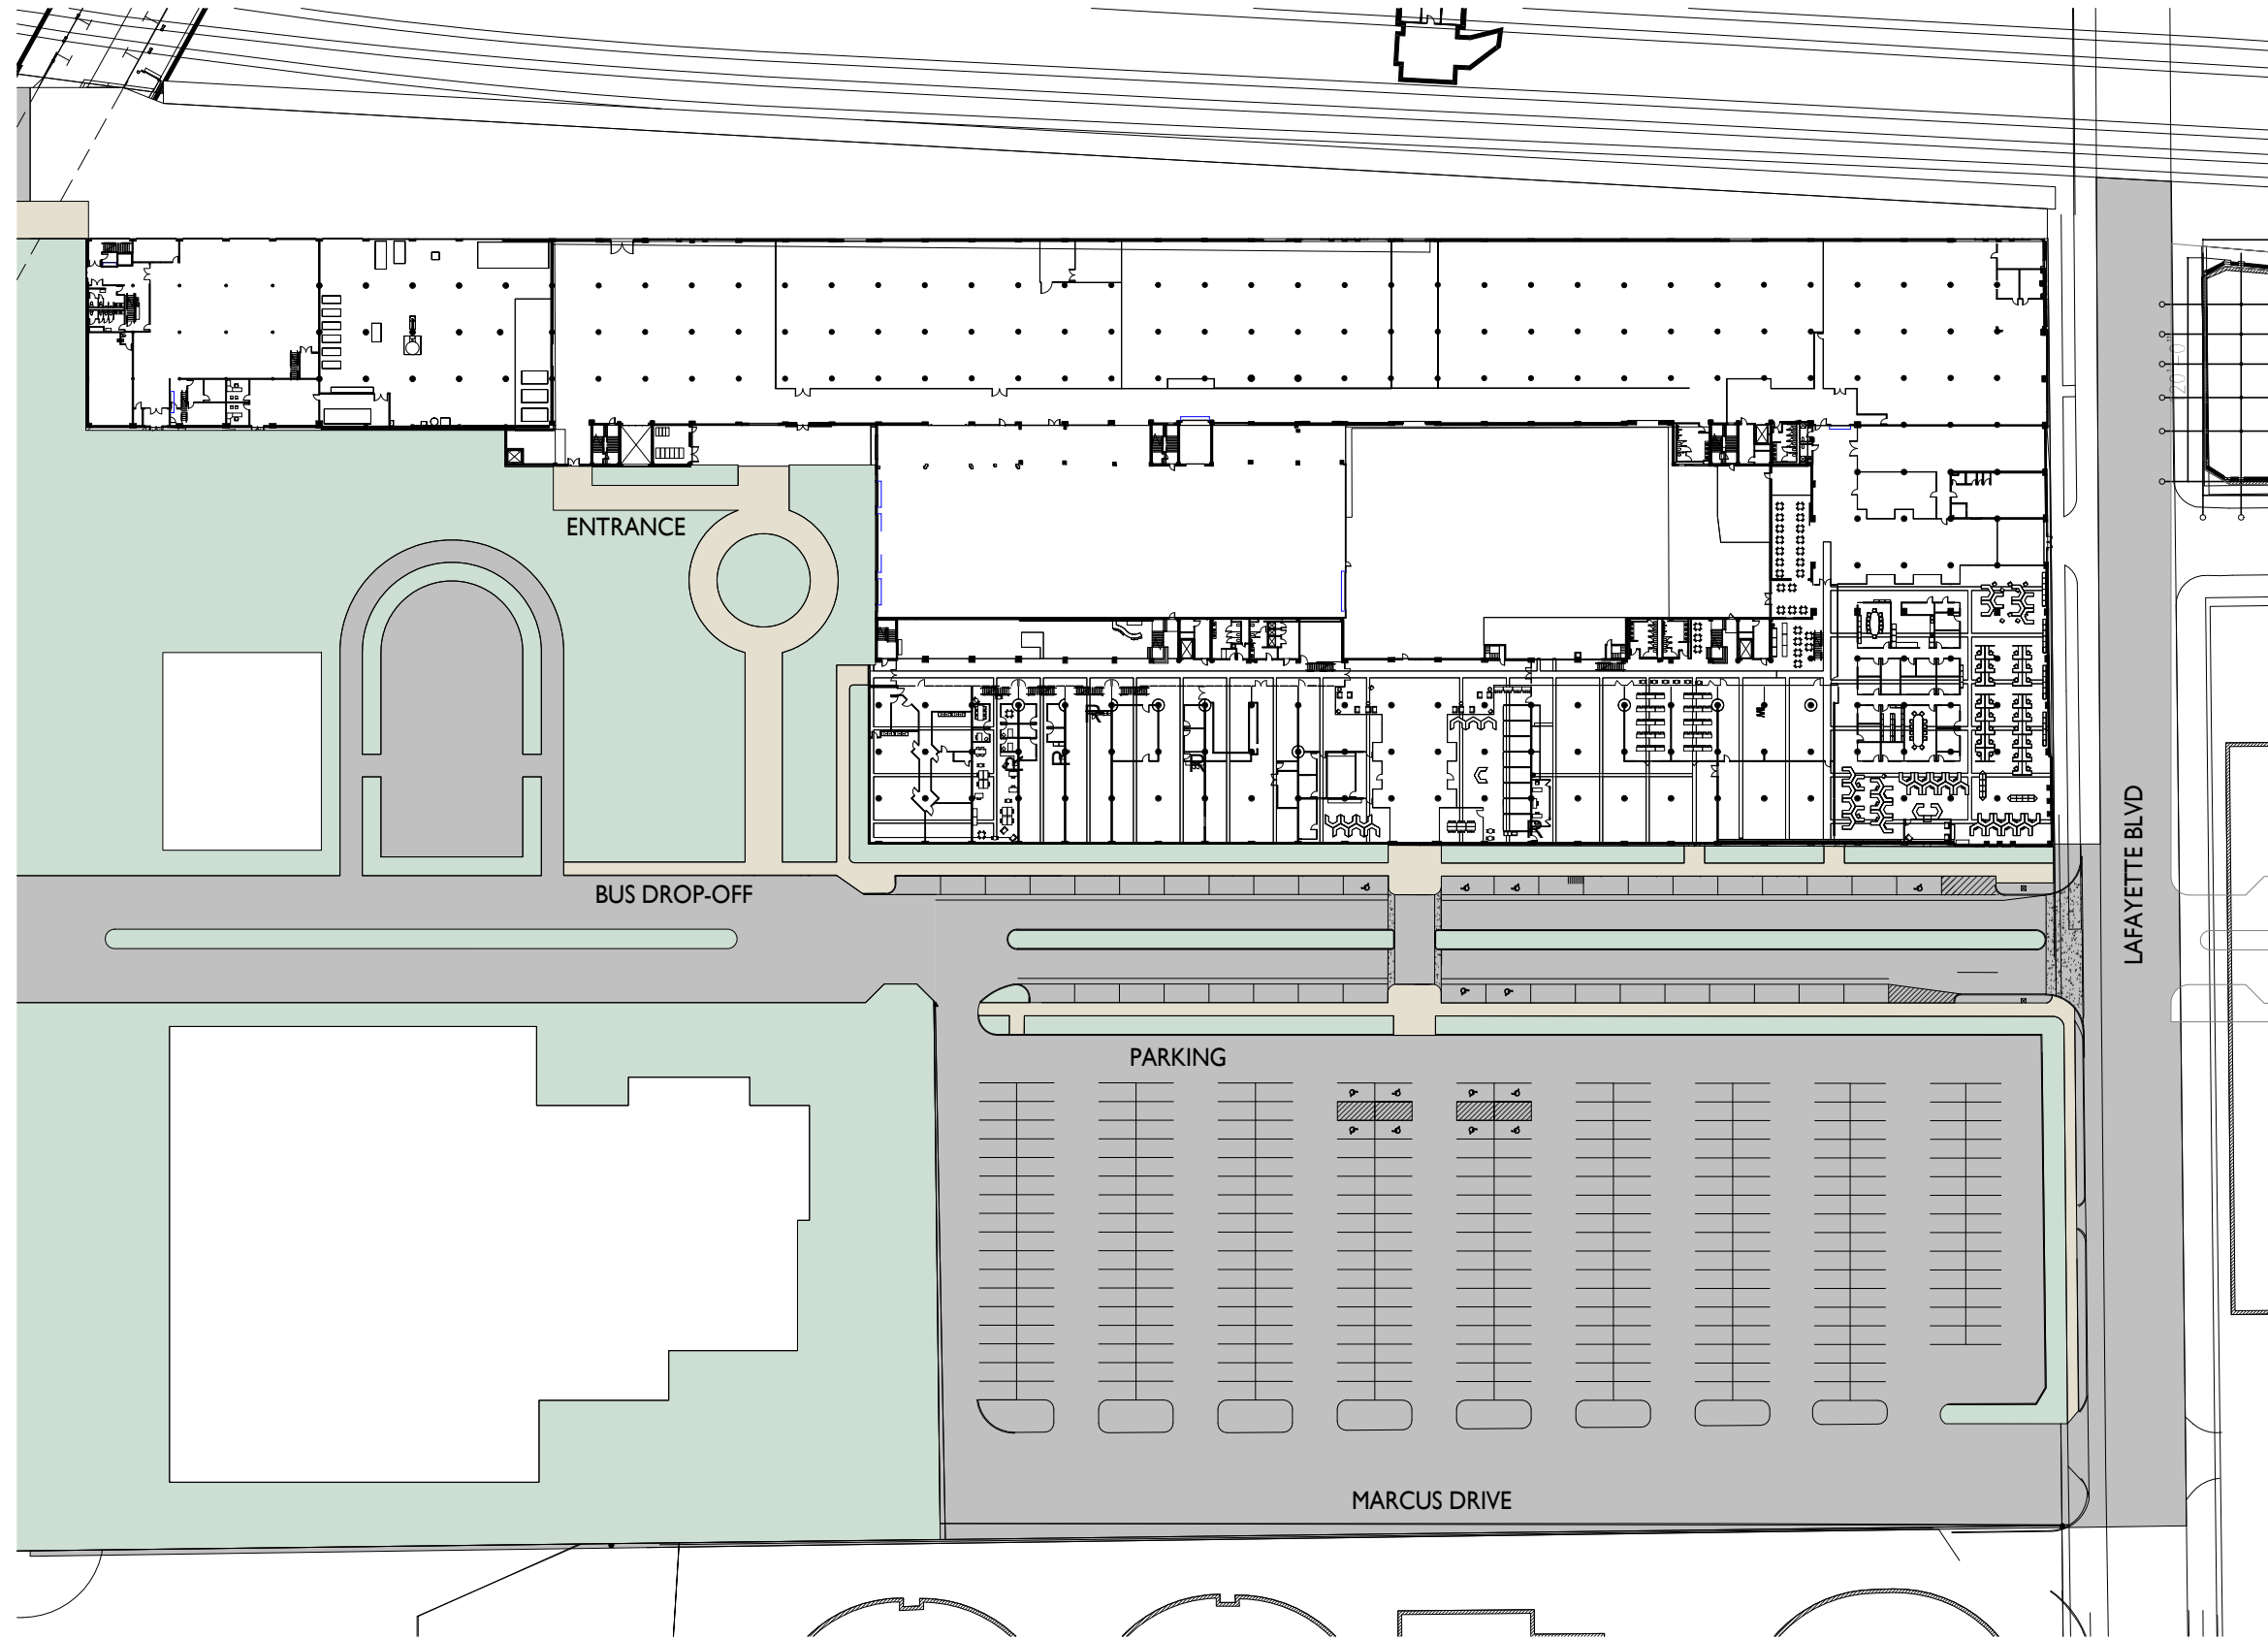

ST. JOSEPH COUNTY CAREER HUB

SITE PLAN
3/4/2024

© 2024 JPR - All Rights Reserved