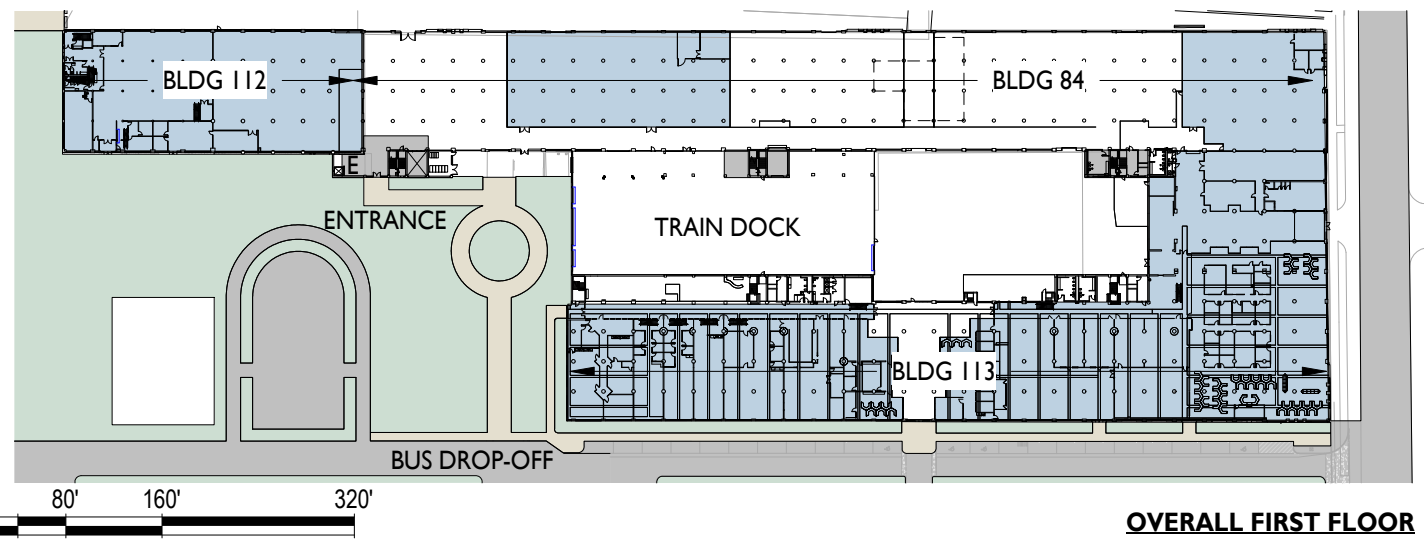

ST. JOSEPH COUNTY CAREER HUB

LOCATION MAP
3/4/2024

© 2024 JPR - All Rights Reserved