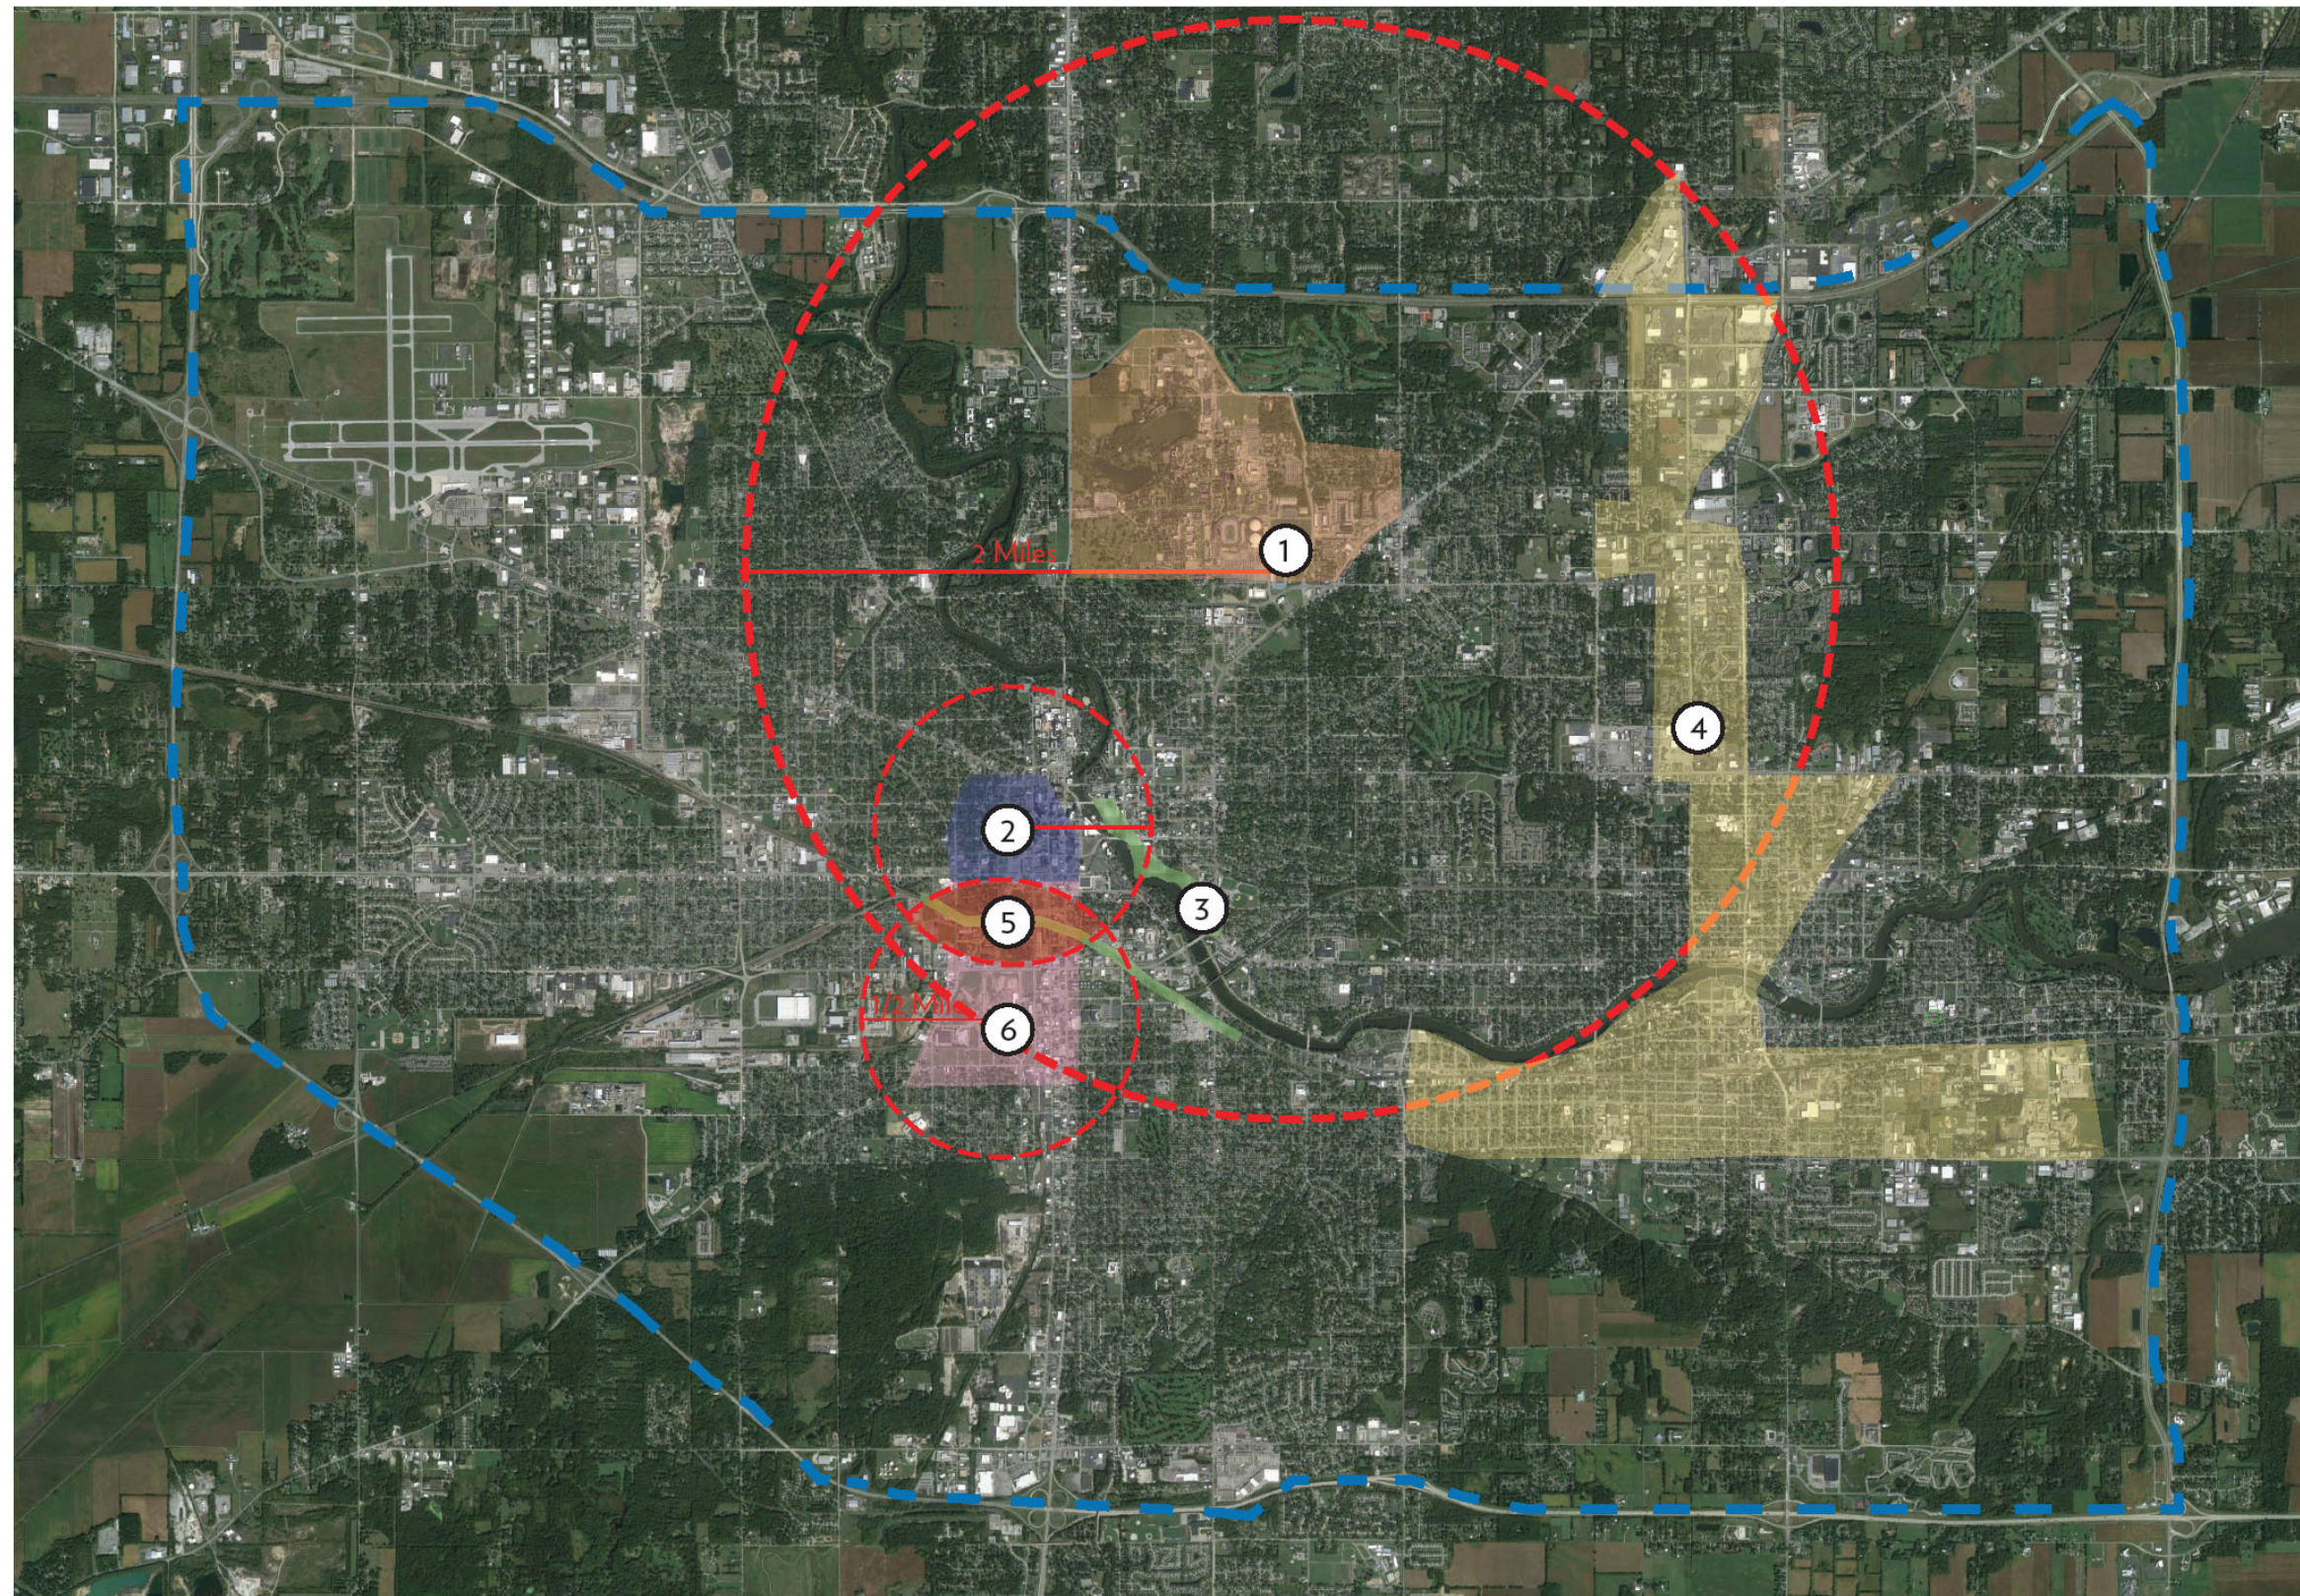

ST. JOSEPH COUNTY CAREER HUB
SCHEMATIC DESIGN PRESENTATION
MARCH 4, 2024

- ① University of Notre Dame
- ② South Bend Business District
- ③ East Bank
- ④ Grape Road Retail Corridor
- ⑤ Studebaker Building
- ⑥ Ignition Park

Beltway - - - -

ADRIAN SMITH + GORDON GILL
ARCHITECTURE
© 2016 ADRIAN SMITH + GORDON GILL ARCHITECTURE, LLP.

RENAISSANCE DISTRICT
REGIONAL PLAN

RENAISSANCE DISTRICT
South Bend, IN
TBD
A0.2

ST. JOSEPH COUNTY CAREER HUB
VICINITY MAP
3/4/2024

© 2024 JPR - All Rights Reserved

ST. JOSEPH COUNTY CAREER HUB

LOCATION MAP
3/4/2024

© 2024 JPR - All Rights Reserved

ST. JOSEPH COUNTY CAREER HUB

SITE PLAN
3/4/2024

© 2024 JPR - All Rights Reserved

PROPOSED THIRD FLOOR LAYOUT

PROPOSED SECOND FLOOR LAYOUT

ST. JOSEPH COUNTY CAREER HUB

FLOOR PLAN LAYOUTS (40,000 SF)

3/4/2024

© 2024 JPR - All Rights Reserved

ST. JOSEPH COUNTY CAREER HUB

MAIN ENTRANCE VIEW

3/4/2024