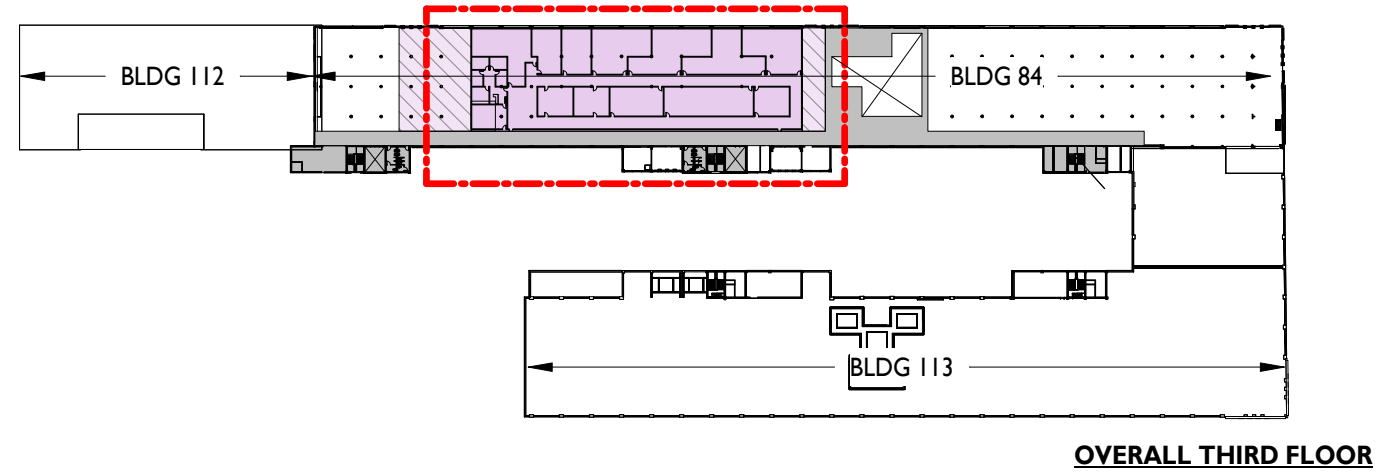

ST. JOSEPH COUNTY CAREER HUB

LOCATION MAP
3/4/2024

© 2024 JPR - All Rights Reserved