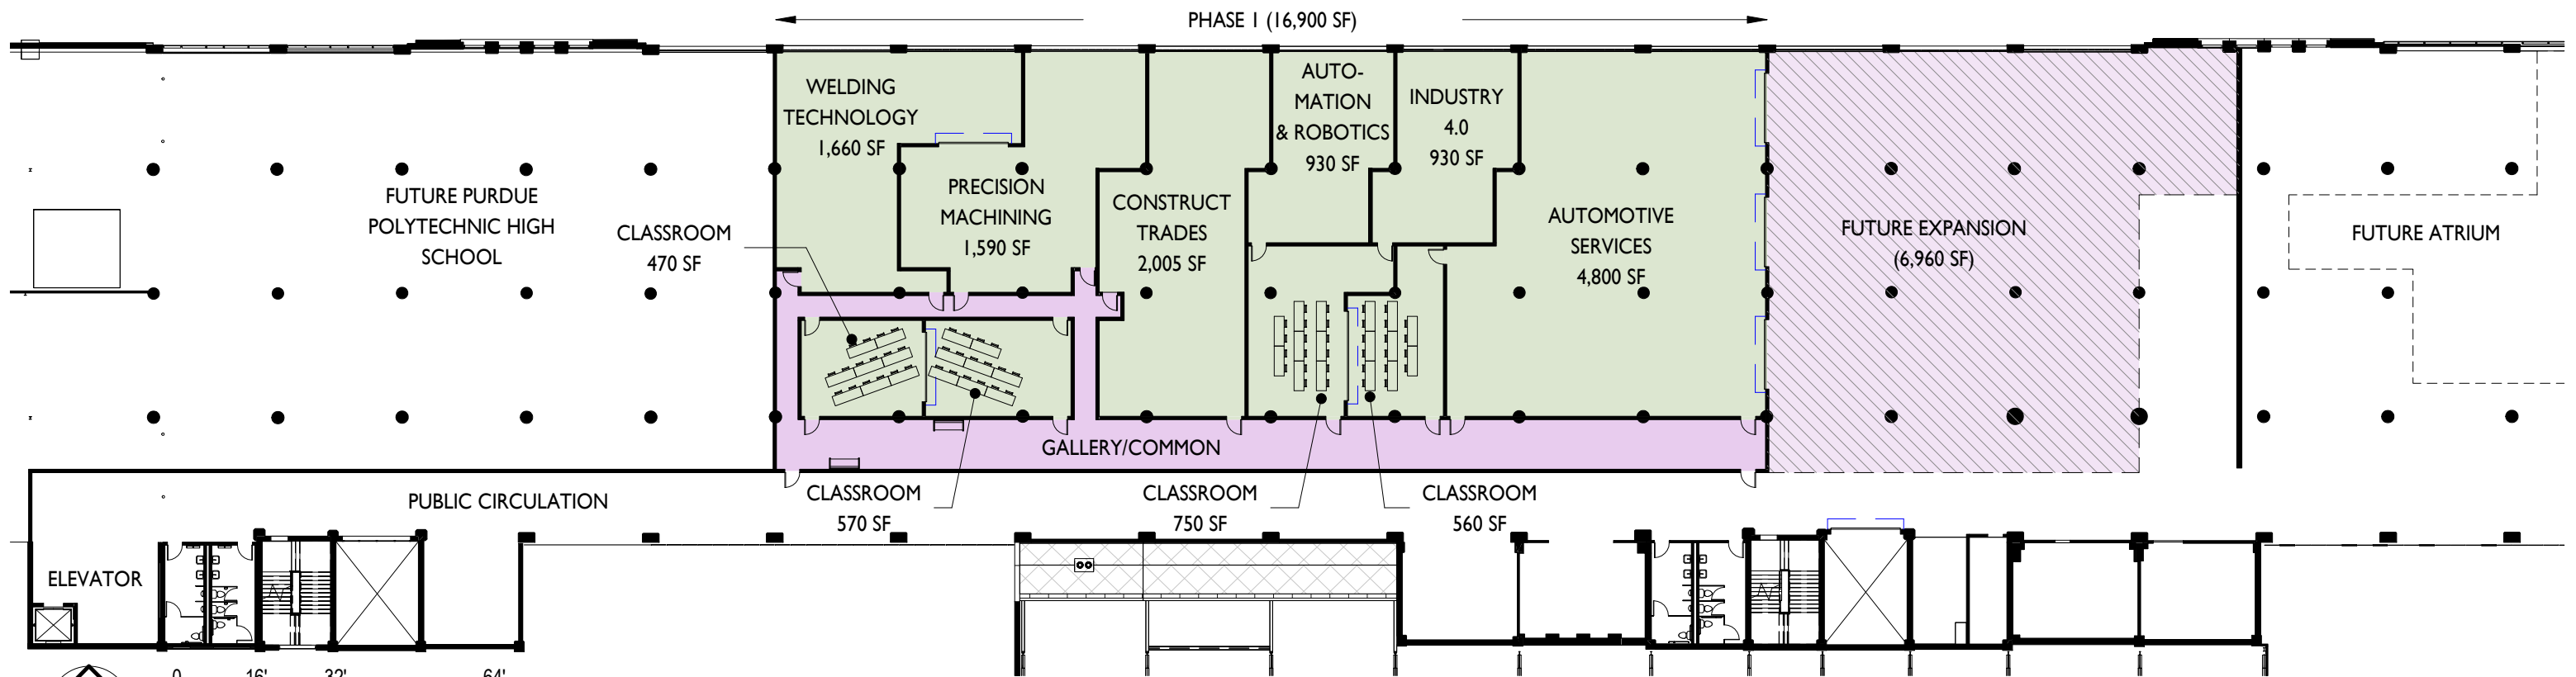

PROPOSED SECOND FLOOR LAYOUT

ST. JOSEPH COUNTY CAREER HUB

FLOOR PLAN LAYOUTS (40,000 SF)

3/4/2024

© 2024 JPR - All Rights Reserved

ST. JOSEPH COUNTY CAREER HUB

MAIN ENTRANCE VIEW

3/4/2024