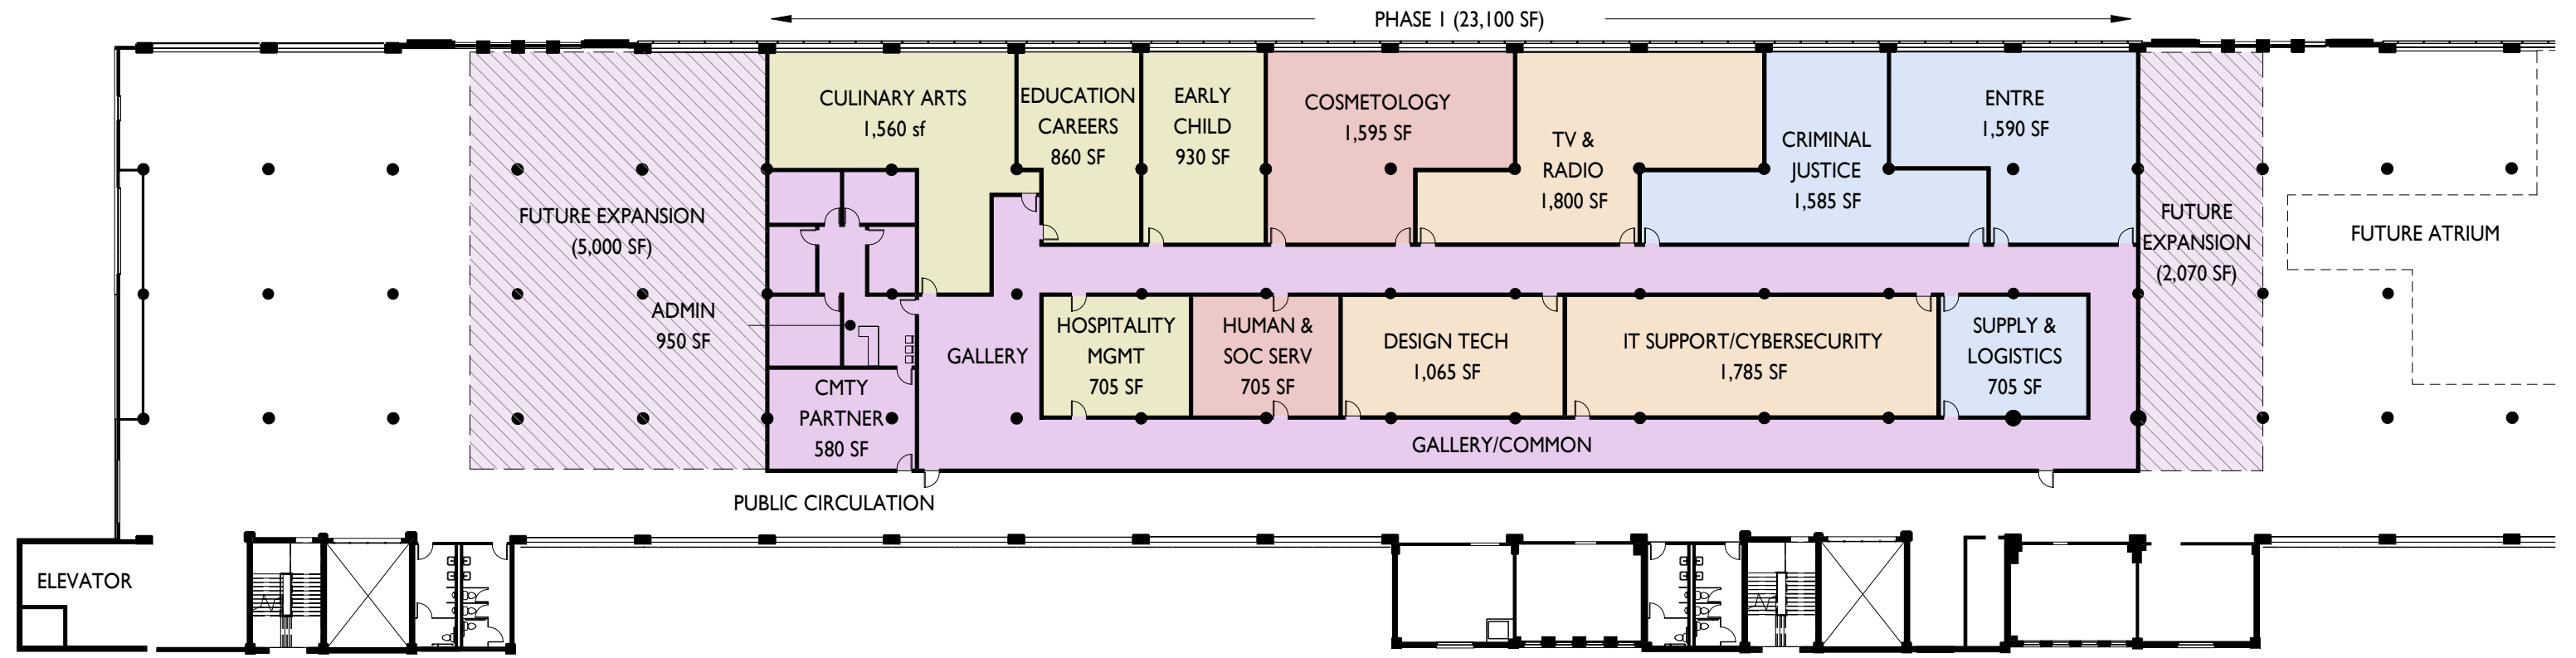

PROPOSED THIRD FLOOR LAYOUT