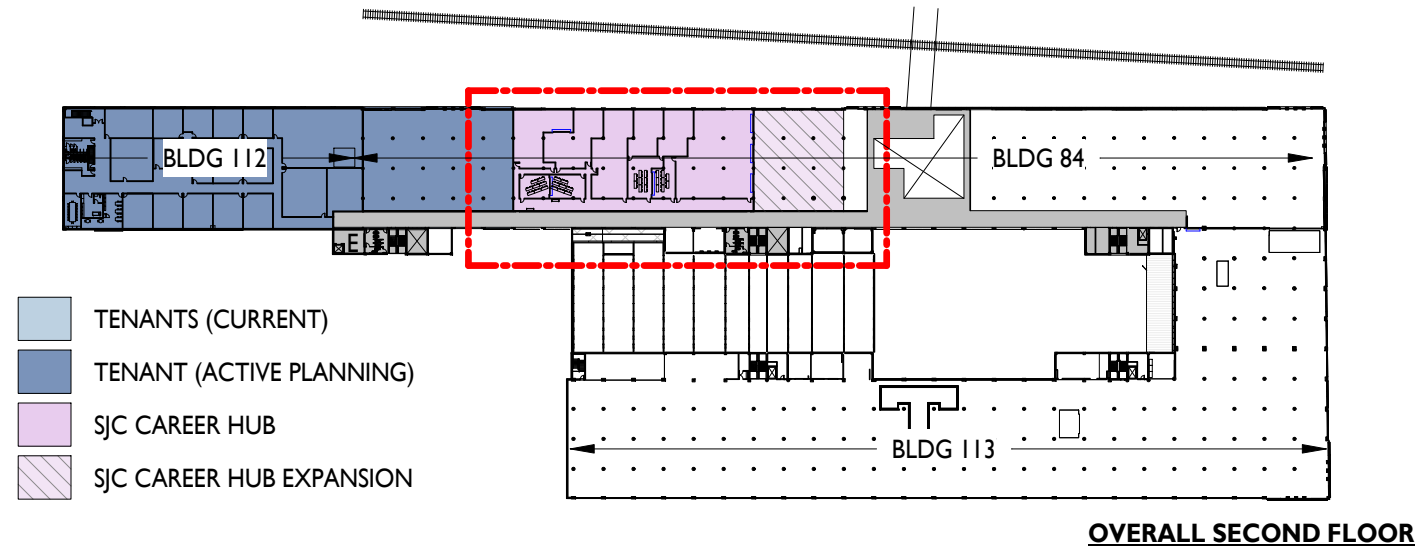

ST. JOSEPH COUNTY CAREER HUB

LOCATION MAP
3/4/2024

© 2024 JPR - All Rights Reserved